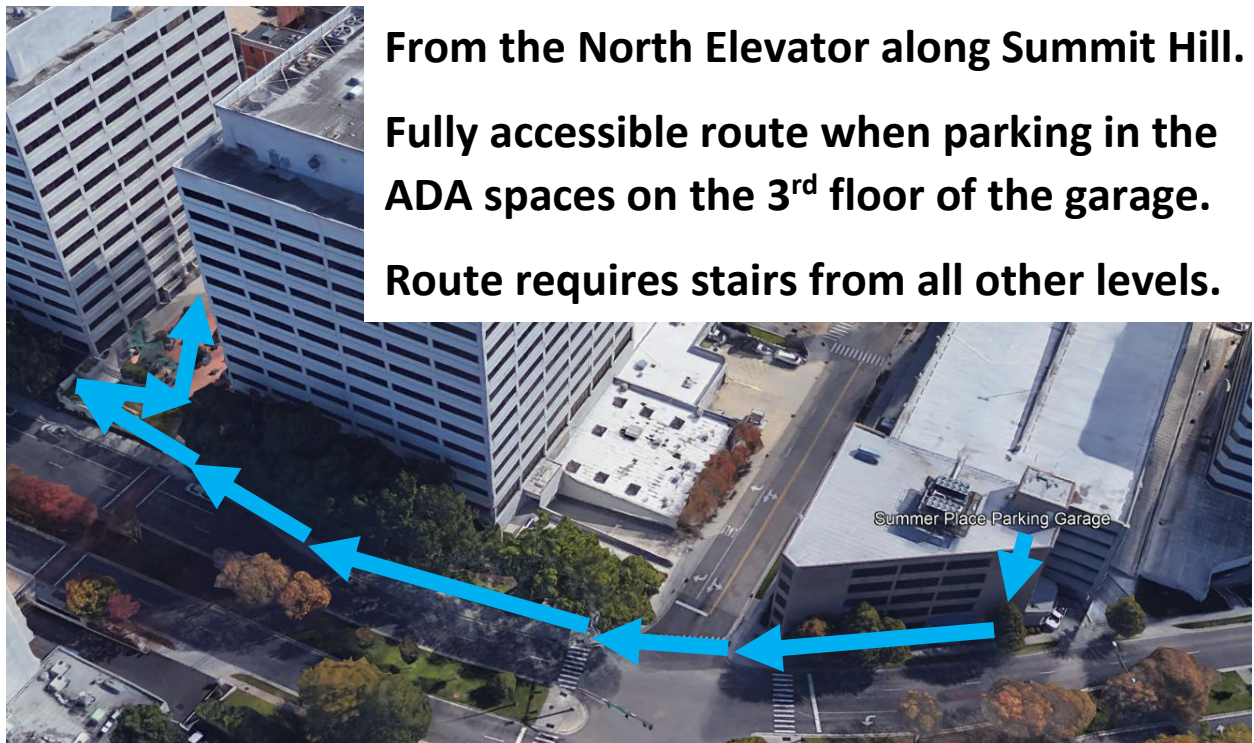

# Summer Place Parking Garage to UT Tower Pedestrian Routes

**From the South Elevator along Walnut.  
Route requires navigating stairs.**

**From the North Elevator along Summit Hill.  
Fully accessible route when parking in the  
ADA spaces on the 3<sup>rd</sup> floor of the garage.  
Route requires stairs from all other levels.**