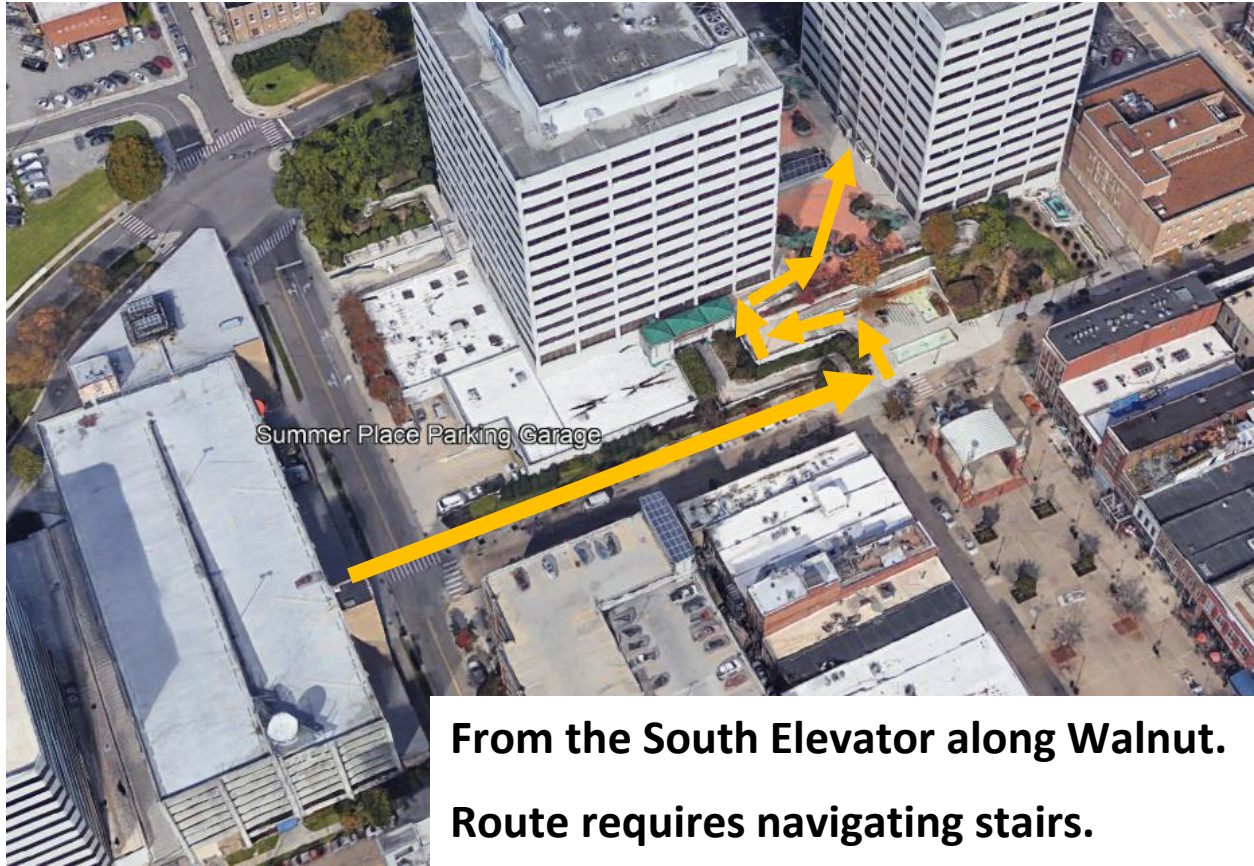

# Summer Place Parking Garage to UT Tower Pedestrian Routes

**From the South Elevator along Walnut.  
Route requires navigating stairs.**

**From the North Elevator along Summit Hill.  
Fully accessible route when parking in the  
ADA spaces on the 3<sup>rd</sup> floor of the garage.  
Route requires stairs from all other levels.**